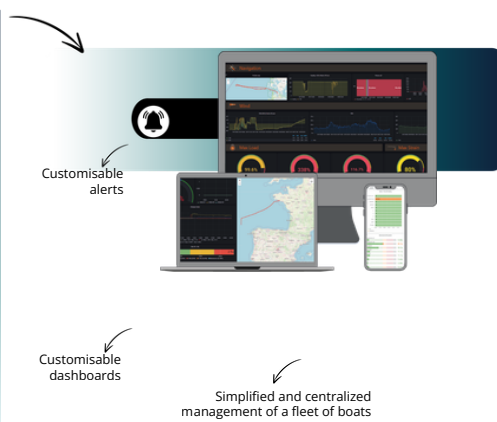

EXOCET

EXOCET CLOUD REMOTE MONITORING

THE EXOCET CLOUD IS AN ONLINE PLATFORM FOR VISUALIZATION, STORING AND MONITORING THE DATA COLLECTED BY YOUR EXOCET DEVICES.

Use your data in real or delayed time to optimise the safety, performance and maintenance of your equipment. With EXOCET Cloud, you can turn every piece of data into a competitive advantage for informed decisions and proactive management.

ADDITIONAL SERVICE ON REQUEST

Creation of customised dashboards tailored to your project

EXOCET BLUE

EXOCET SILVER

EXOCET ESSENTIAL

EXOCET SAFETY

EXOCET GOLD

PRODUCTS WITH EXOCET CLOUD CONNECTIVITY

HOW DOES IT WORK ?

EXOCET

- SECURE TRANSMISSION OF YOUR DATA TO THE CLOUD
- LIVE AND RECORDED DATA VISUALIZATION IN THE CLOUD
- SECURE STORAGE
- ALERT SYSTEM

WHY CHOOSE EXOCET CLOUD ?

- ✔ Customisable display screens to suit your needs and preferences
- ✔ Your data is securely encrypted during transmission
- ✔ Intelligent management of communication interruptions and restarts (4G / 5G, satellite)
- ✔ Customise the frequency and volume of your data flow to keep your communication costs under control
- ✔ Intuitive web interface for optimised display on all devices

Interface Web Exocet Cloud.

APPLICATIONS

- PERFORMANCE ANALYSIS AND MONITORING
- MAINTENANC MANAGEMENT
- FLEET MONITORING
- DATA SHARING WITH YOUR TEAM AND COMMUNITY
- OPTIMISING JOURNEYS IN TERMS OF FUEL CONSUMPTION AND COSTS
- ENVIRONMENTAL MONITORING
- LIVESAFETY MONITORING